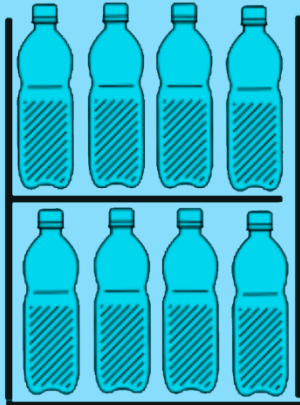

The BIG 4 Plastic Polluters

2. Bottles

Plastic bottles are used for an average of 12 minutes before being thrown away.

They last forever in the environment.

The Recycling Red Herring

The majority of plastic bottles are NOT recycled into new bottles.

Instead they are down-cycled into fleeces, carpets etc

100ml of oil is used to make one 500ml bottle!

Bottles are littered and make their way into rivers and streams.

Be Plastic Clever

Get rid of single-use plastics